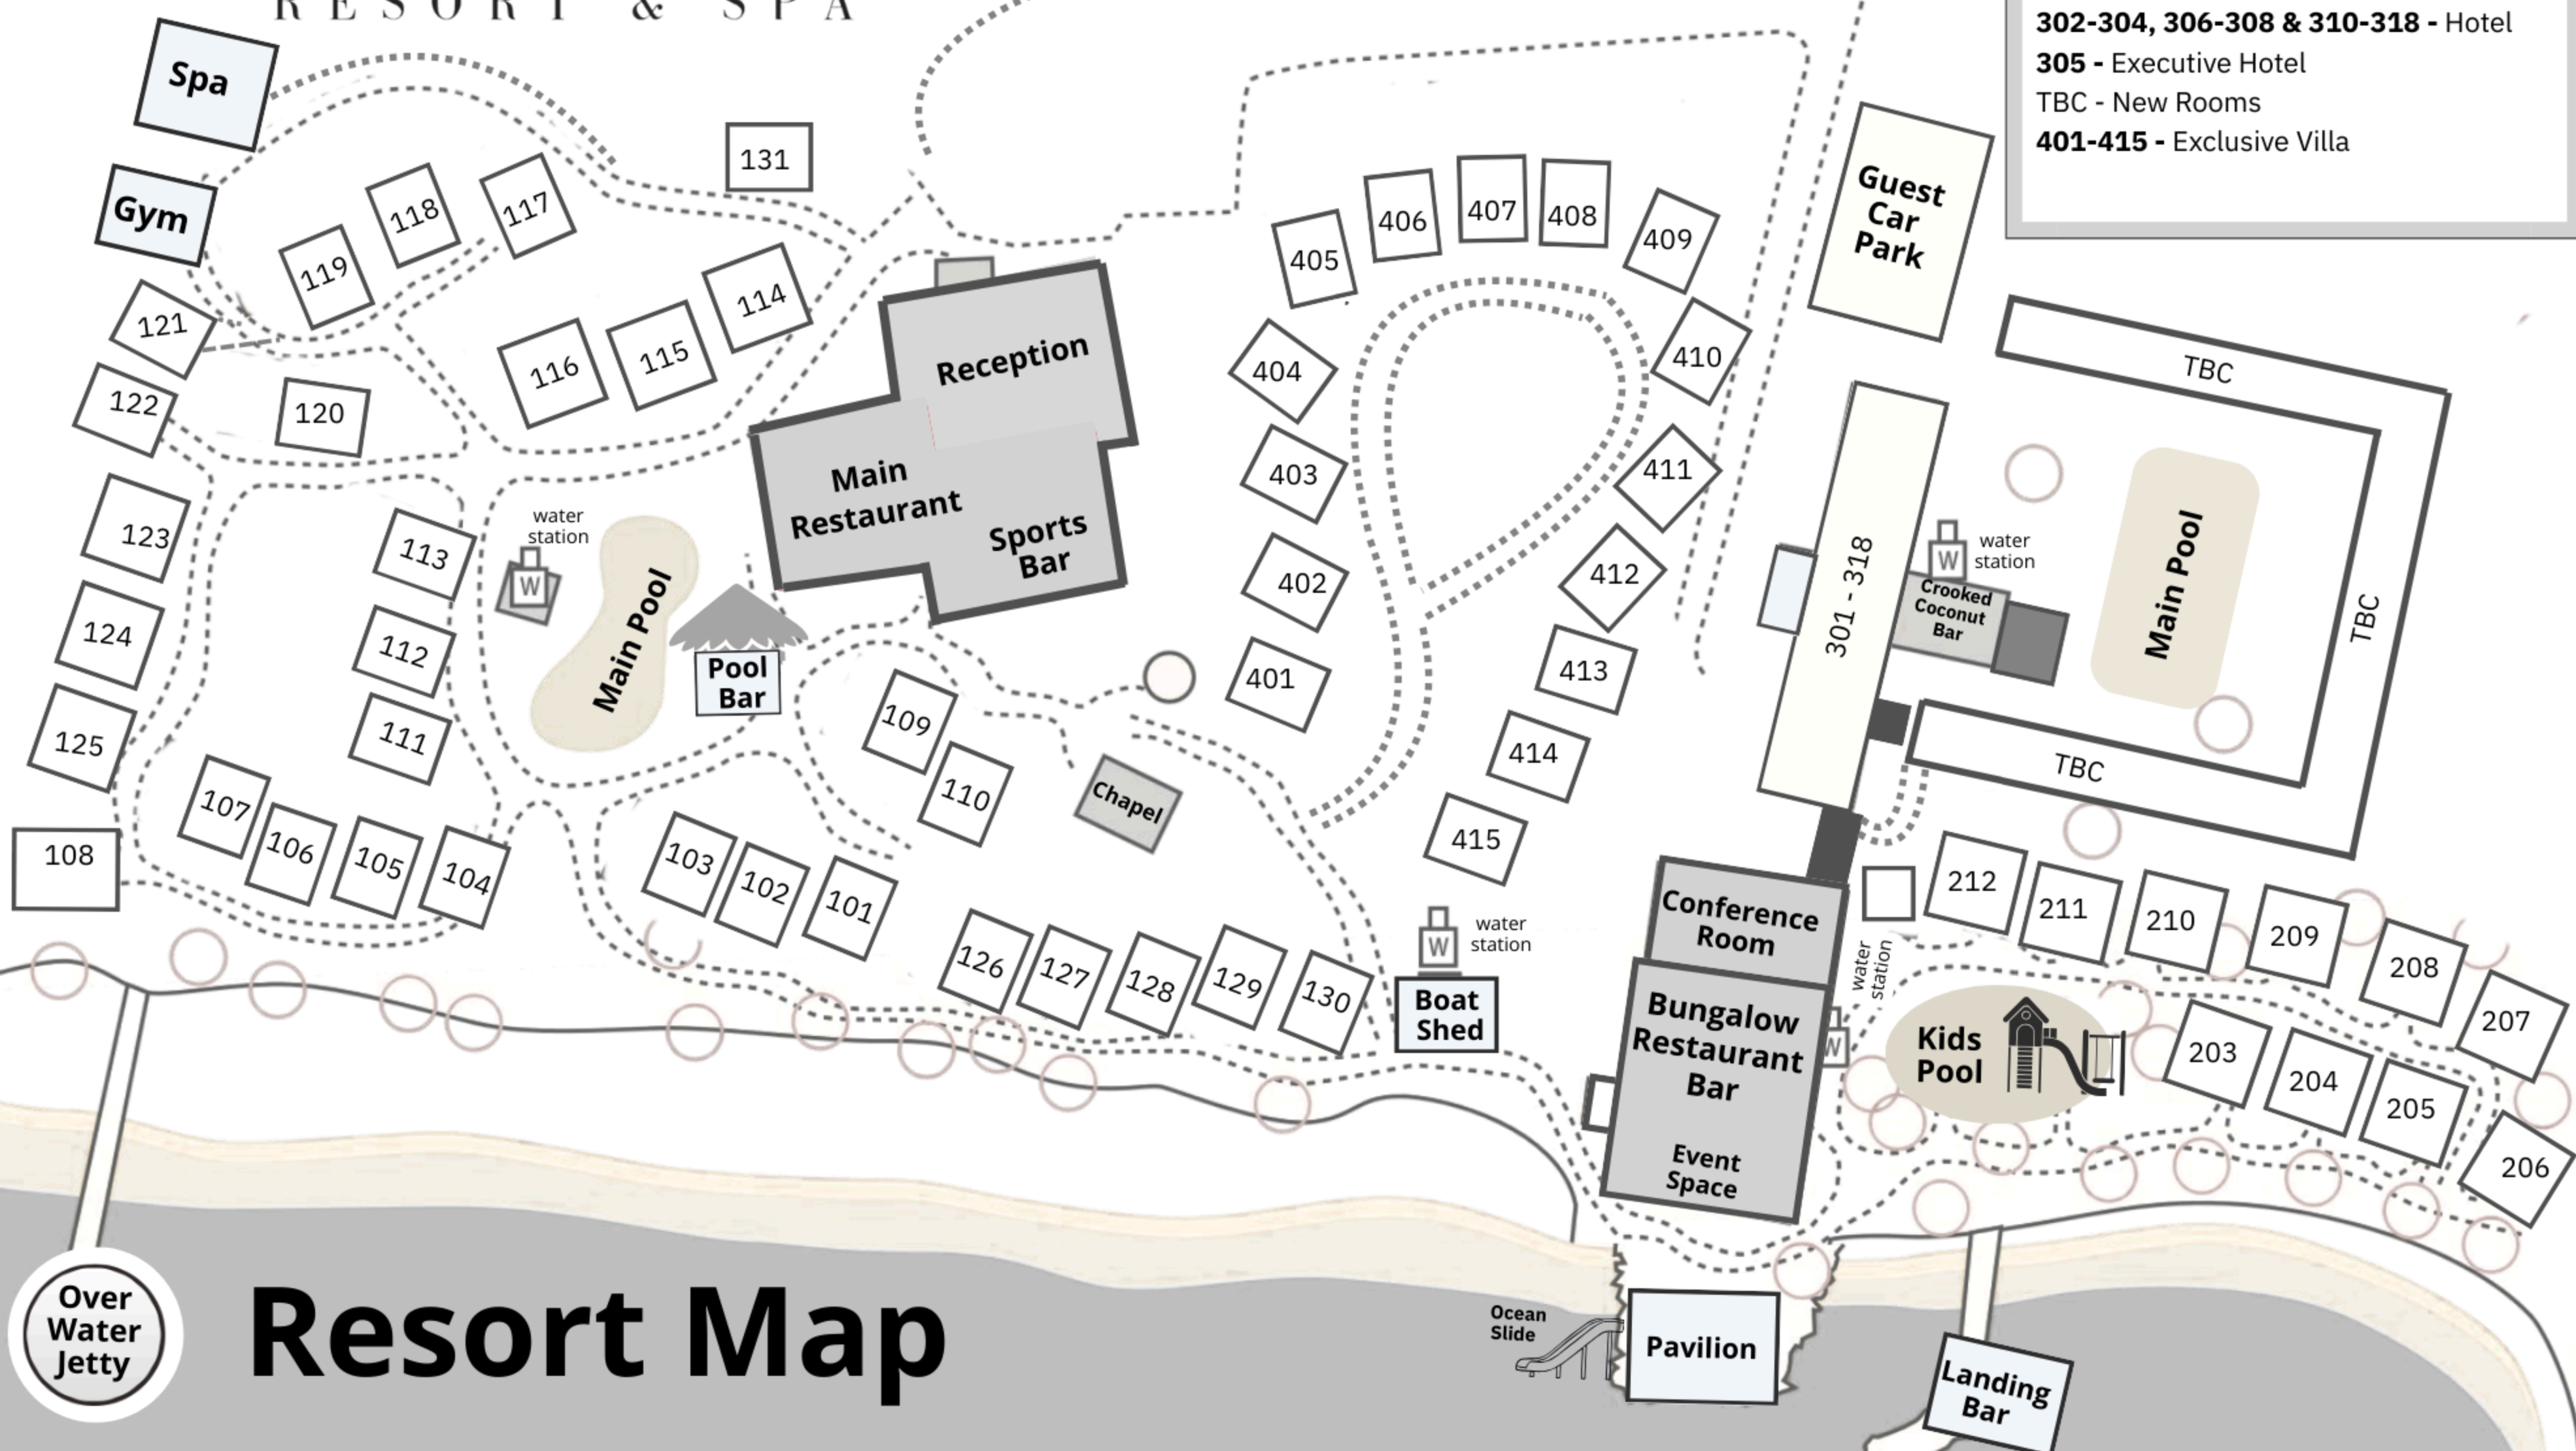

# SALETOGA SANDS RESORT & SPA

**Room Key**

- 101-107 & 126-130** - Beach Front Villa
- 108** - Matai VIP
- 109-113, 121,122,131** - Deluxe Villa
- 114-120 & 123-125** - Deluxe Family Villa
- 203-212** - LagoonView Family Villa
- 301 & 309** - Deluxe Hotel
- 302-304, 306-308 & 310-318** - Hotel
- 305** - Executive Hotel
- TBC - New Rooms
- 401-415** - Exclusive Villa

# Resort Map