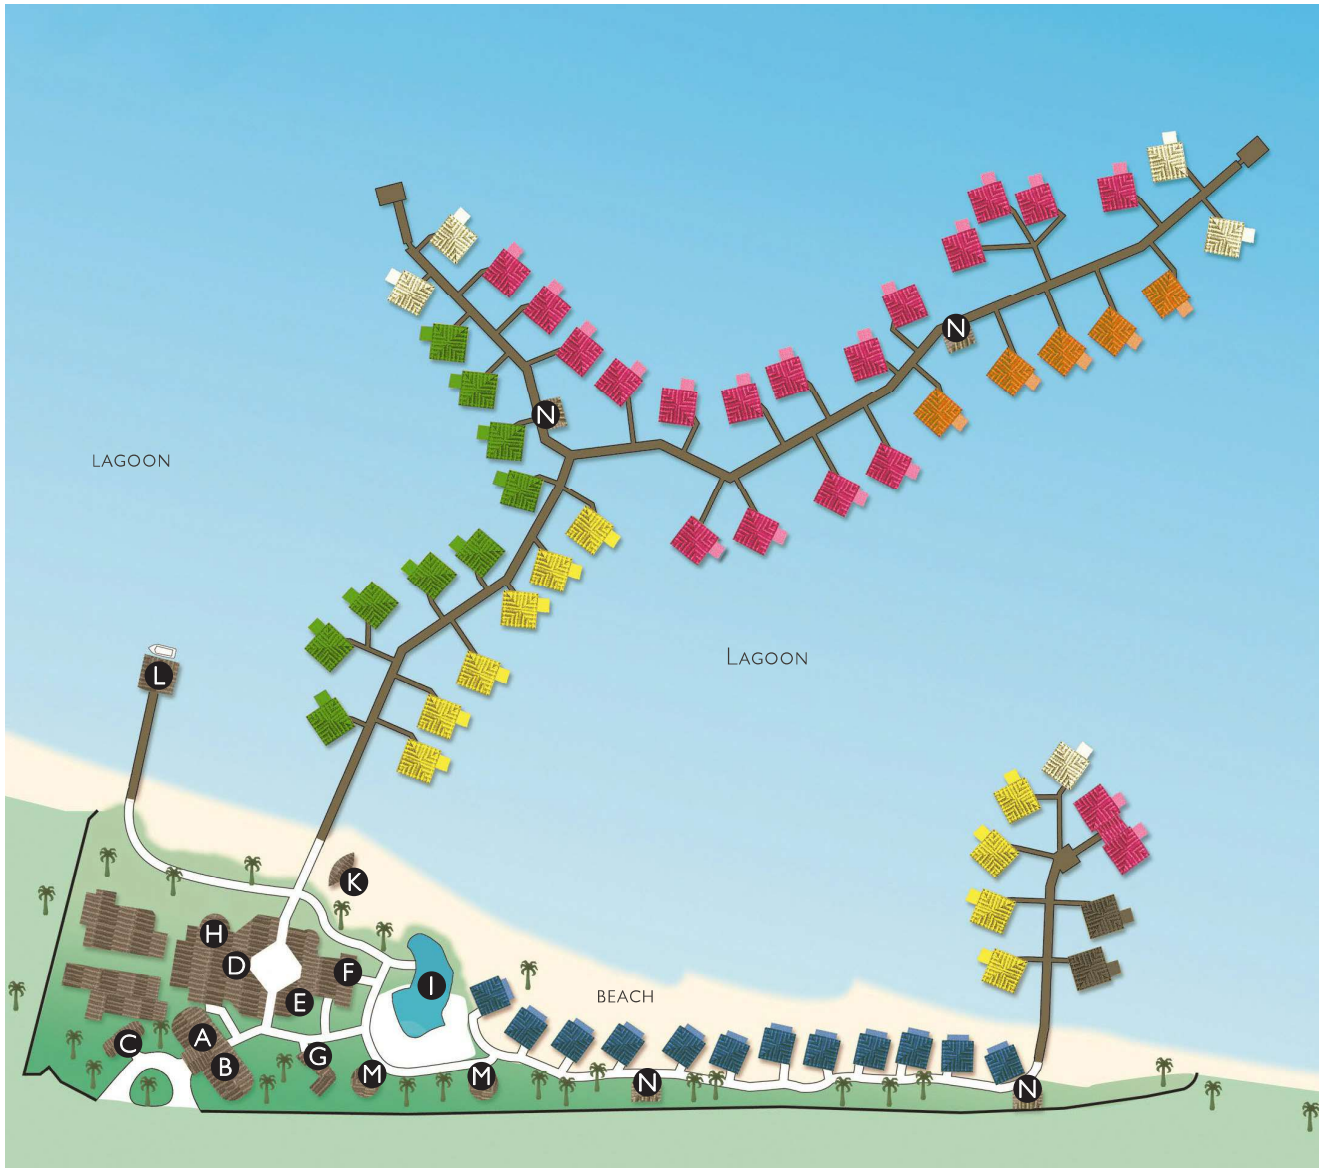

RESORT MAP

-  Beach Bungalows Lagoon View
-  Overwater Bungalows Beach View
-  Overwater Bungalows Moutain View
-  Overwater Bungalows Ocean View
-  Overwater Bungalows Lagoon View
-  End of Pontoon Overwater Bungalows

- A Front desk
- B Pearl shop
- C Te Anuanua shop
- D Noa Noa restaurant
- E Concierge Desk
- F Vini Vini bar & restaurant
- G Activity lounge

- H Patio
- I Swimming pool
- K Beach fare
- L Main dock
- M Shower rooms
- N Ice cubes