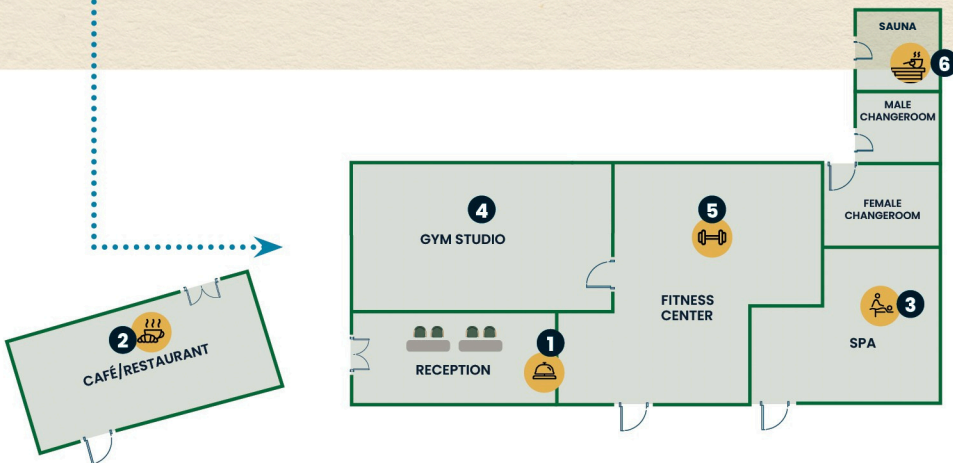

nuku loaloa

LIVING

- 1 RECEPTION 24/7
- 2 CAFÉ/RESTAURANT
- 3 SPA
- 4 GYM STUDIO
- 5 FITNESS CENTER

- 6 SAUNA
- 7 PICKLEBALL COURT
- 8 POOL
- 9 BBQ AREA
- EMERGENCY ASSEMBLY AREA

■ ONE-BEDROOM APARTMENTS
 ■ TWO-BEDROOM APARTMENTS
 ■ THREE-BEDROOM APARTMENTS
 FF FIRST FLOOR
 GF GROUND FLOOR