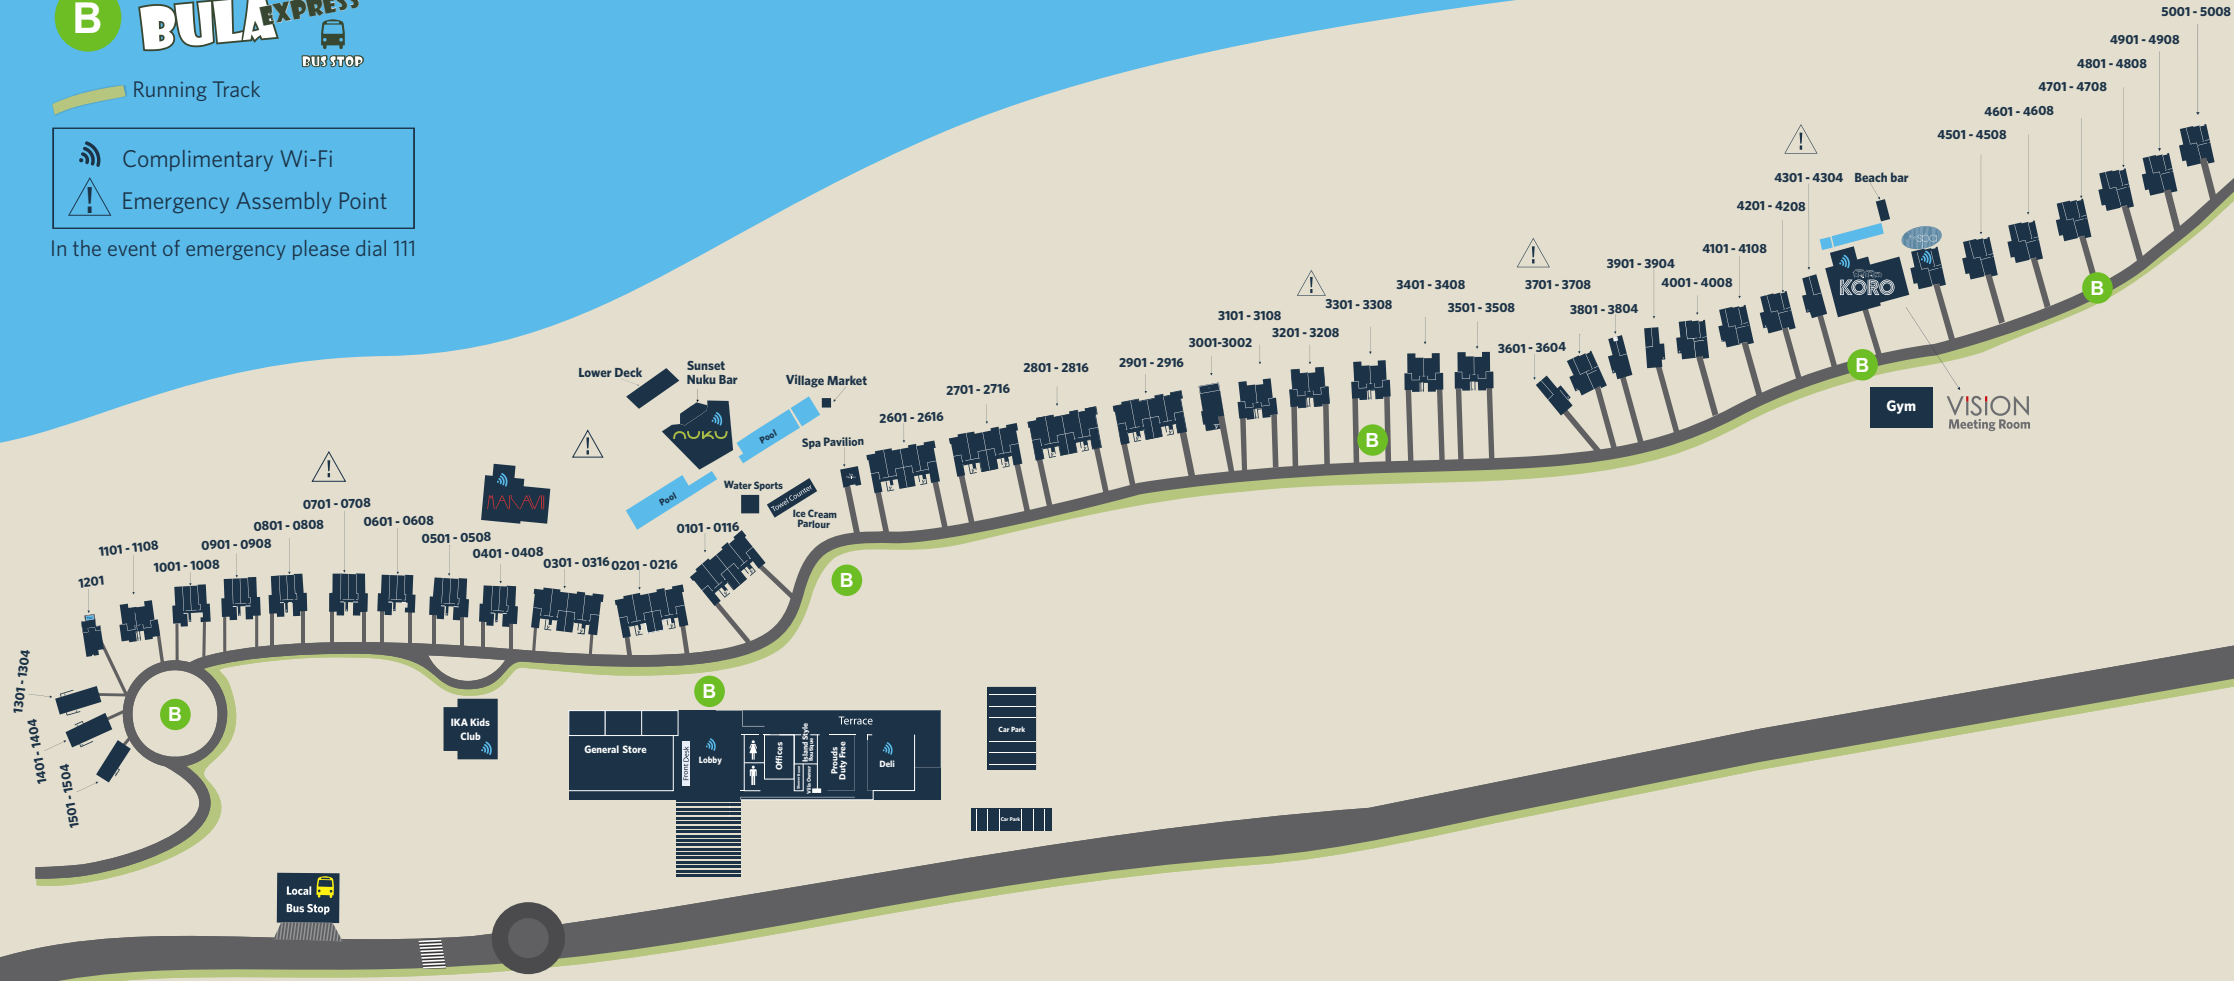

Running Track

Complimentary Wi-Fi

Emergency Assembly Point

In the event of emergency please dial 111

Bula Bus

Hilton Fiji Beach Resort & Spa

Big Bula Waterpark

Mini Golf

Denarau Golf & Racquet Club

Denarau Golf Course

Port Denarau Marina

5 minutes by taxi/10 minutes walk

Nadi Airport
25 minutes by taxi

DENARAU

Nadi Town
15 - 20 minutes by taxi/bus