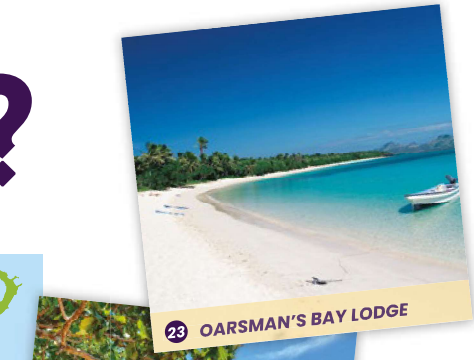

WHERE IN THE WORLD?

KEY

AWESOME ADVENTURES FIJI 'YASAWA FLYER' ROUTE

YASAWA FLYER ROUTE

	Mamanuca Islands Resorts	Transfer Duration	North bound	South bound
1	Port Denarau		8:45am	6:00pm
2	South Sea Island	30 mins	9:15am	5:30pm
3	Serenity Island Resort	35 mins	9:20am	5:25pm
4	Beachcomber Island Resort	45 mins	9:30am	5:15pm
5	Treasure Island Fiji	45 mins	9:30am	5:15pm
6	Vomo Island Resort	1 hr 15 mins	10:00am	4:45pm
Yasawa Islands Resorts				
7	Barefoot Kuata Resort	2 hrs	10:45am	4:00pm
8	Wayalailai Ecohaven Resort	2 hrs	10:45am	4:00pm
9	Naqalia Lodge	2 hrs	10:45am	4:00pm
10	Waya Island Resort	2 hrs	11:15am	3:30pm
11	Octopus Resort	2 hrs 30 mins	11:15am	3:30pm
12	Viwa Island Resort	2 hrs 30 mins	11:15am	3:30pm
13	Paradise Cove Resort	3 hrs	11:45am	3:00pm
14	Mantaray Island Resort	3 hrs	11:45am	3:00pm
15	Barefoot Manta Fiji	3 hrs	11:45am	3:00pm
16	Korovou Eco-Tour Resort	3 hrs 30 mins	12:10pm	2:35pm
17	White Sandy Beach Resort	3 hrs 30 mins	12:10pm	2:35pm
18	Mai Sunset	3 hrs 30 mins	12:10pm	2:35pm
19	Navutu Stars	4 hrs	12:45pm	2:00pm
20	Long Beach Resort	4 hrs	12:45pm	2:00pm
21	Waituli Base Camp	4 hrs	12:45pm	2:00pm
22	Nabua Lodge	4 hrs 30 mins	1:15pm	1:15pm
23	Blue Lagoon Beach Resort	4 hrs 30 mins	1:15pm	1:15pm
24	Oarsman's Bay Lodge	4 hrs 30 mins	1:15pm	1:15pm
25	Nanuya Island Resort & Beachhouse Nanuya	5 hrs	1:45pm	1:45pm
26	Coconut Beach Resort	5 hrs	1:45pm	1:45pm
27	Natabe Retreat	5 hrs	1:45pm	1:45pm
28	Turtle Island Fiji	5 hrs	1:45pm	1:45pm